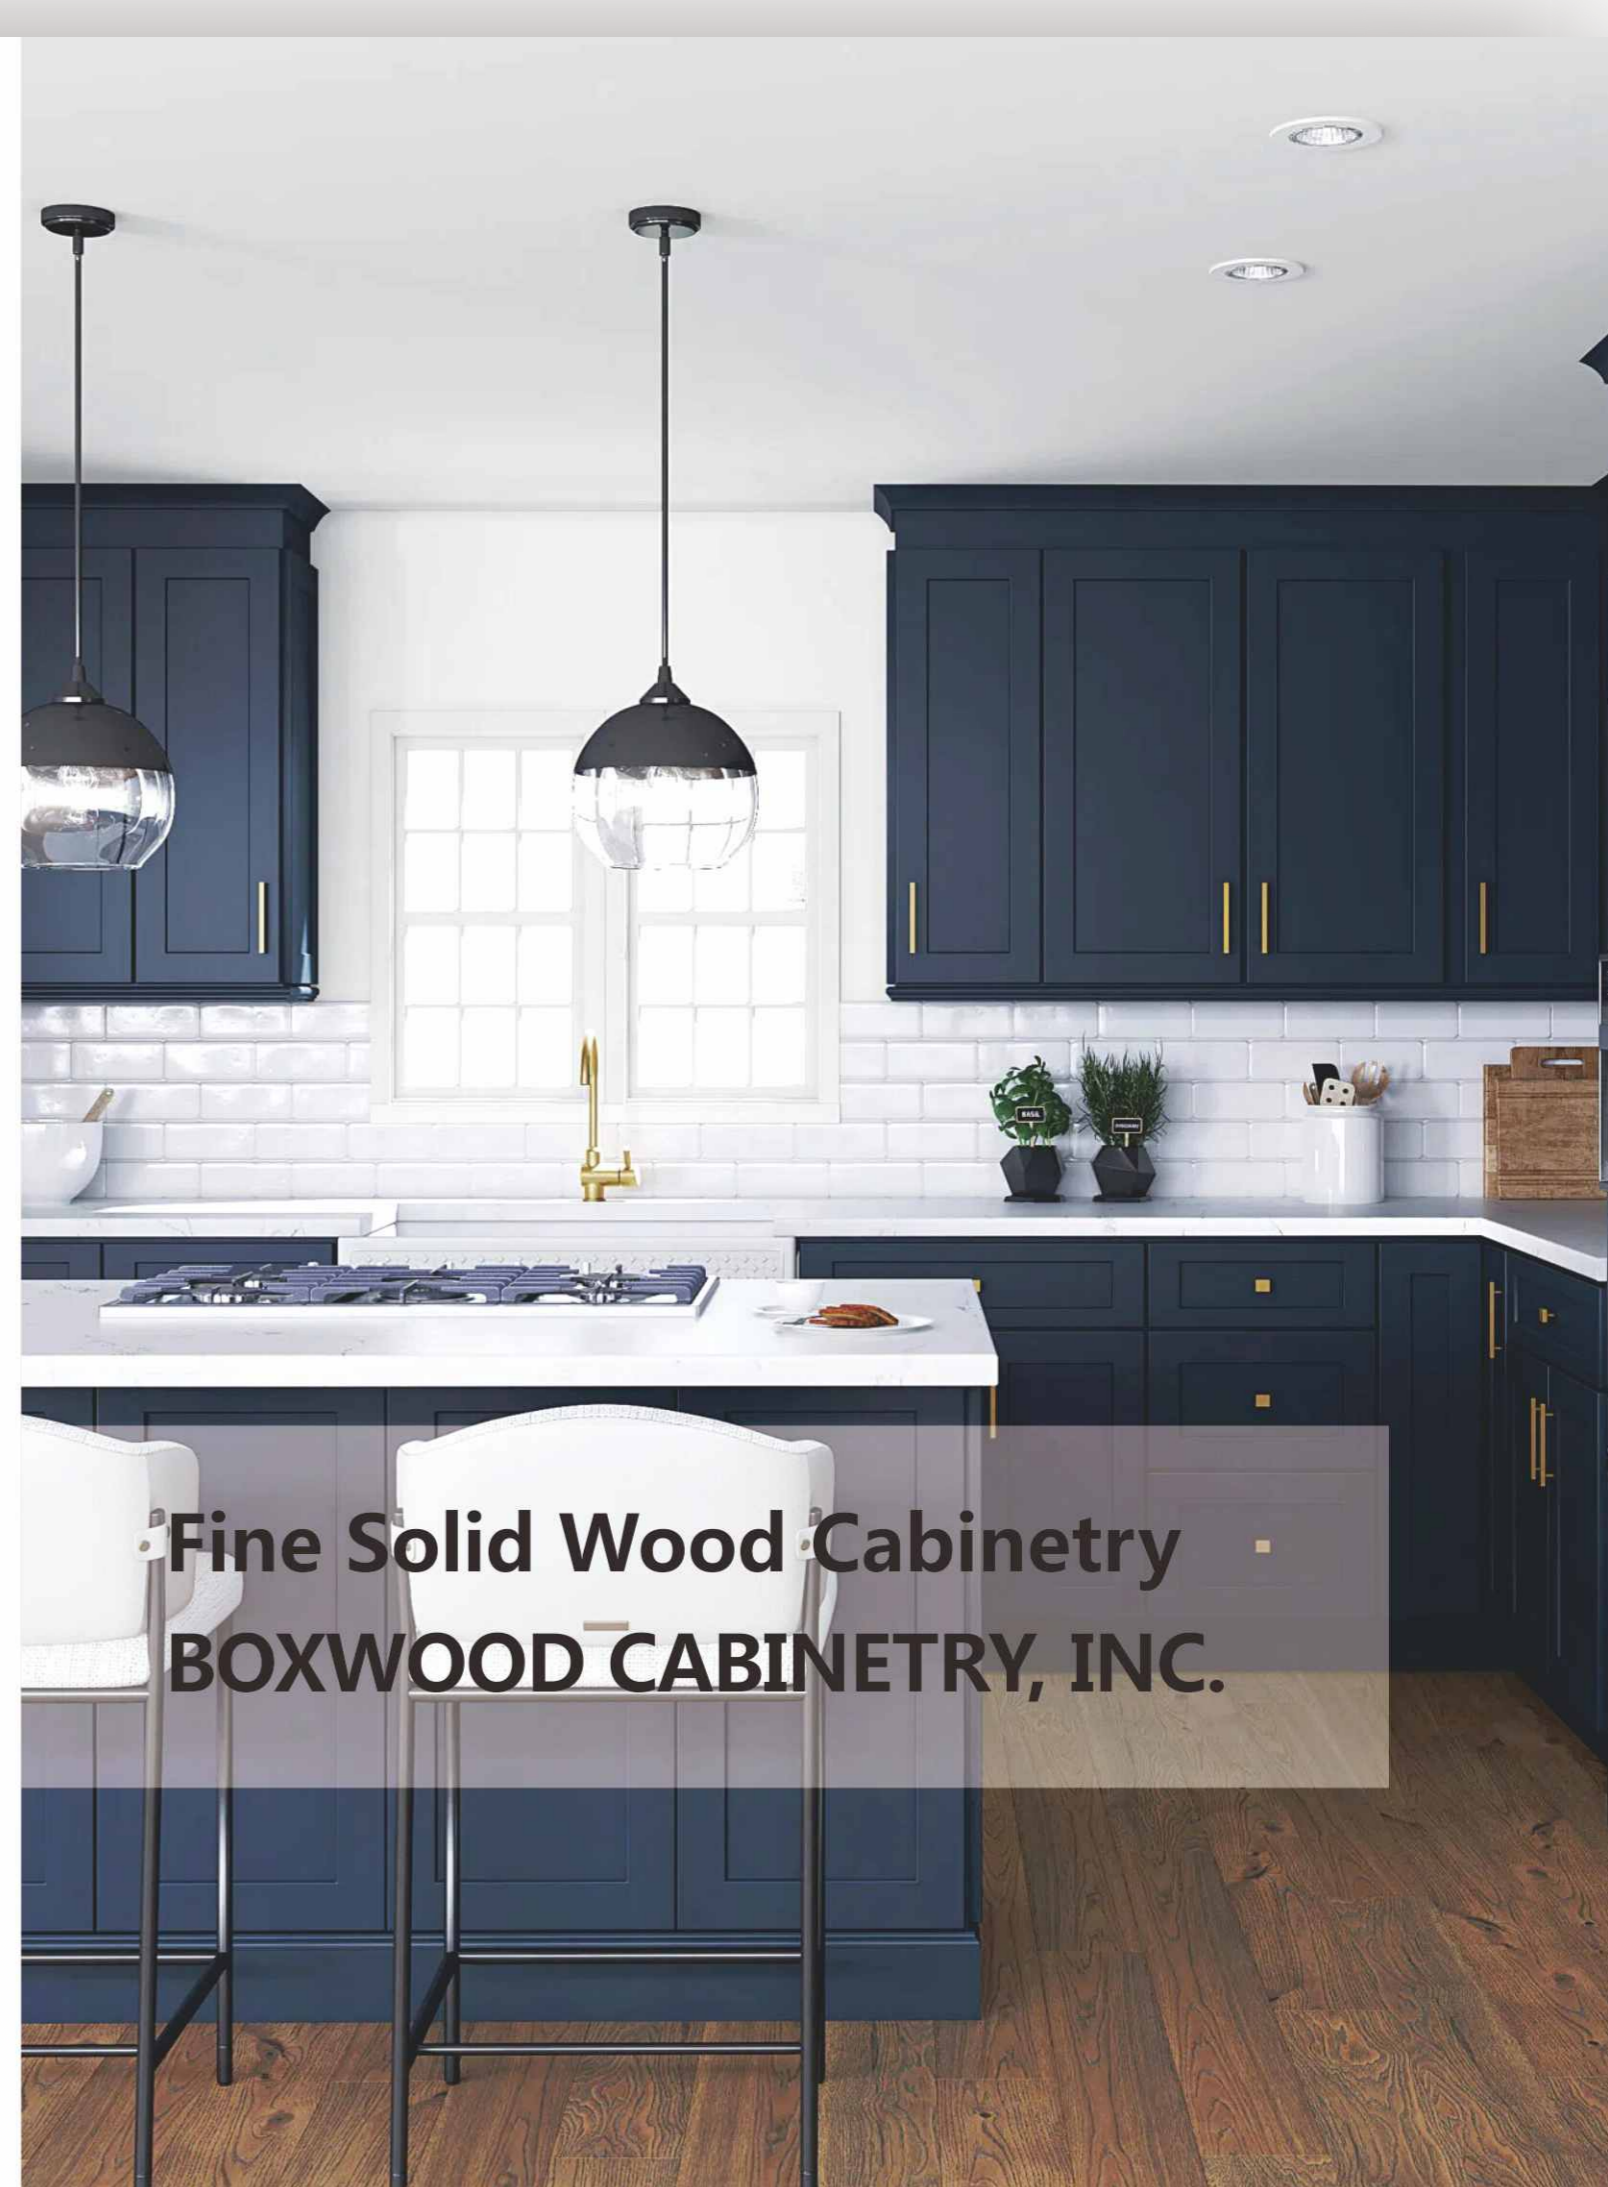

Fine Solid Wood Cabinetry
BOXWOOD CABINETRY, INC.